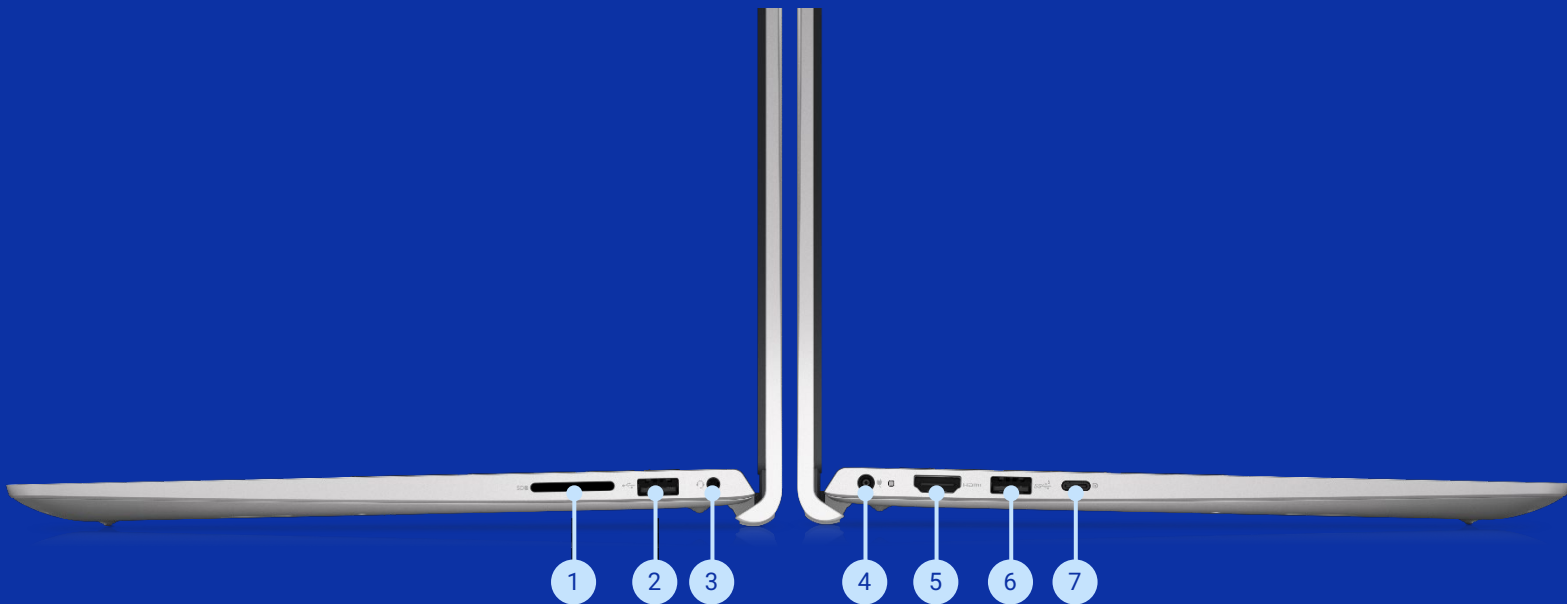

Ports & Slots

PV15250

- 1 SD Card reader
- 2 USB 2.0 Type-A
- 3 Global Headset Jack*
- 4 4.5mm barrel power delivery

- 5 HDMI 1.4**
- 6 USB 3.2 Gen 1 Type-A
- 7 USB 3.2 Gen 1 Type-C™
  (Full Function)***

*3.5 mm universal audio jack functionality varies by model configuration. For best results, use Dell recommended audio accessories.

**The maximum resolution supported over HDMI is 1920x1080 @60Hz. No 4K/2K output.

***On Dell 15 Pro Essential (PV15250), 1 USB 3.2 Gen 1 Type-C (data only) port is on configurations with plastic chassis. A USB 3.2 Gen 1 Type-C (full function) port is on configurations with an aluminum chassis.