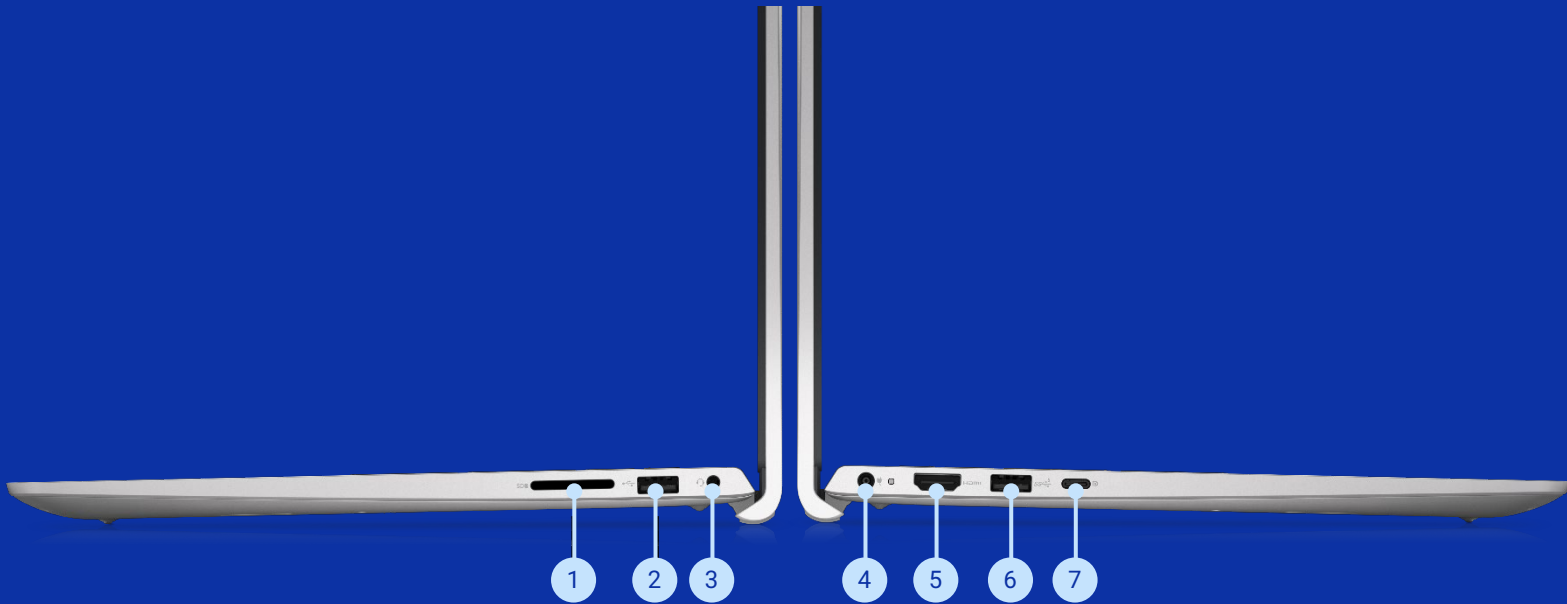

Ports & Slots

PV15255

1	SD Card reader	5	HDMI 1.4**
2	USB 2.0 Type-A	6	USB 3.2 Gen 1 Type-A
3	Global Headset Jack*	7	USB 3.2 Gen 1 Type-C™ (Data Only)
4	4.5mm barrel power delivery		

*3.5 mm universal audio jack functionality varies by model configuration. For best results, use Dell recommended audio accessories.
**The maximum resolution supported over HDMI is 1920x1080 @60Hz. No 4K/2K output.