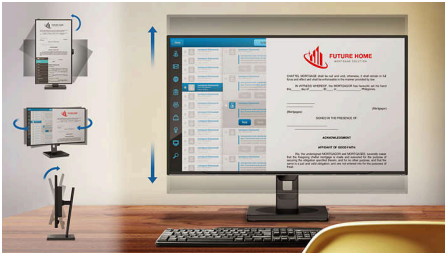

DisplayPort-out

With DisplayPort-out you can connect multiple high resolution displays with just one cable from your first display to the PC. The ability to daisy chain multiple displays enables you to create a clean desktop without the hassle of too many wires all over.

SmartErgoBase

The SmartErgoBase is a monitor base that delivers ergonomic display comfort and provides cable management. The base can swivel, tilt and

rotate to various angles to ensure maximum comfort. The height adjustable stand guarantees the optimal viewing level, reducing the physical strains of a long workday, while cable management reduces cable clutter and keeps the workspace neat and professional.

MultiClient Integrated KVM

With MultiClient Integrated KVM switch, you can control two separate PCs with one monitor-keyboard-mouse set up. A convenient button

allows you to quickly switch between sources. Handy with set-ups that require dual PC computing power or sharing one large monitor to show two different PCs.