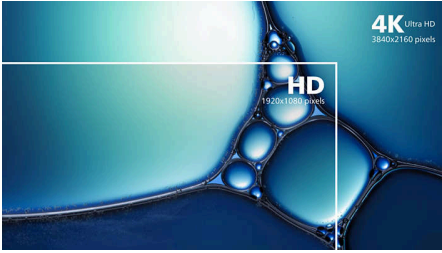

Single cable USB-C connection

- Connect your notebook with one USB-C cable
- USB 3.2 high speed data transfer

Vibrant colors, incredible depth, finest details

- Calman Ready: for automatic and luminous color calibration
- UltraClear 4K UHD (3840x2160) resolution for precision
- 1.07 billion colors for stunning color and finest gradations
- DisplayHDR 400 for more lifelike and outstanding visuals
- IPS Black: For detailed color expression with 4K clarity

Monitor

4K UHD monitor

27E2F7901/75

Highlights

UltraClear 4K UHD Resolution

These Philips displays utilize high performance panels to deliver UltraClear, 4K UHD (3840 x 2160) resolution images. Whether you are demanding professional requiring extremely detailed images for CAD solutions, using 3D graphics applications or a financial wizard working on huge spreadsheets, Philips displays will make your images and graphics come alive.

IPS Black: For detailed color

A newly developed technology, IPS Black offers the same 178/178-degree viewing angles but with an improved color contrast ratio that is essential for a multi-monitor setup. In addition, it is well suited for professions that demand color accuracy by expressing deeper blacks and better color in 4K clarity; thereby making colors more vivid.