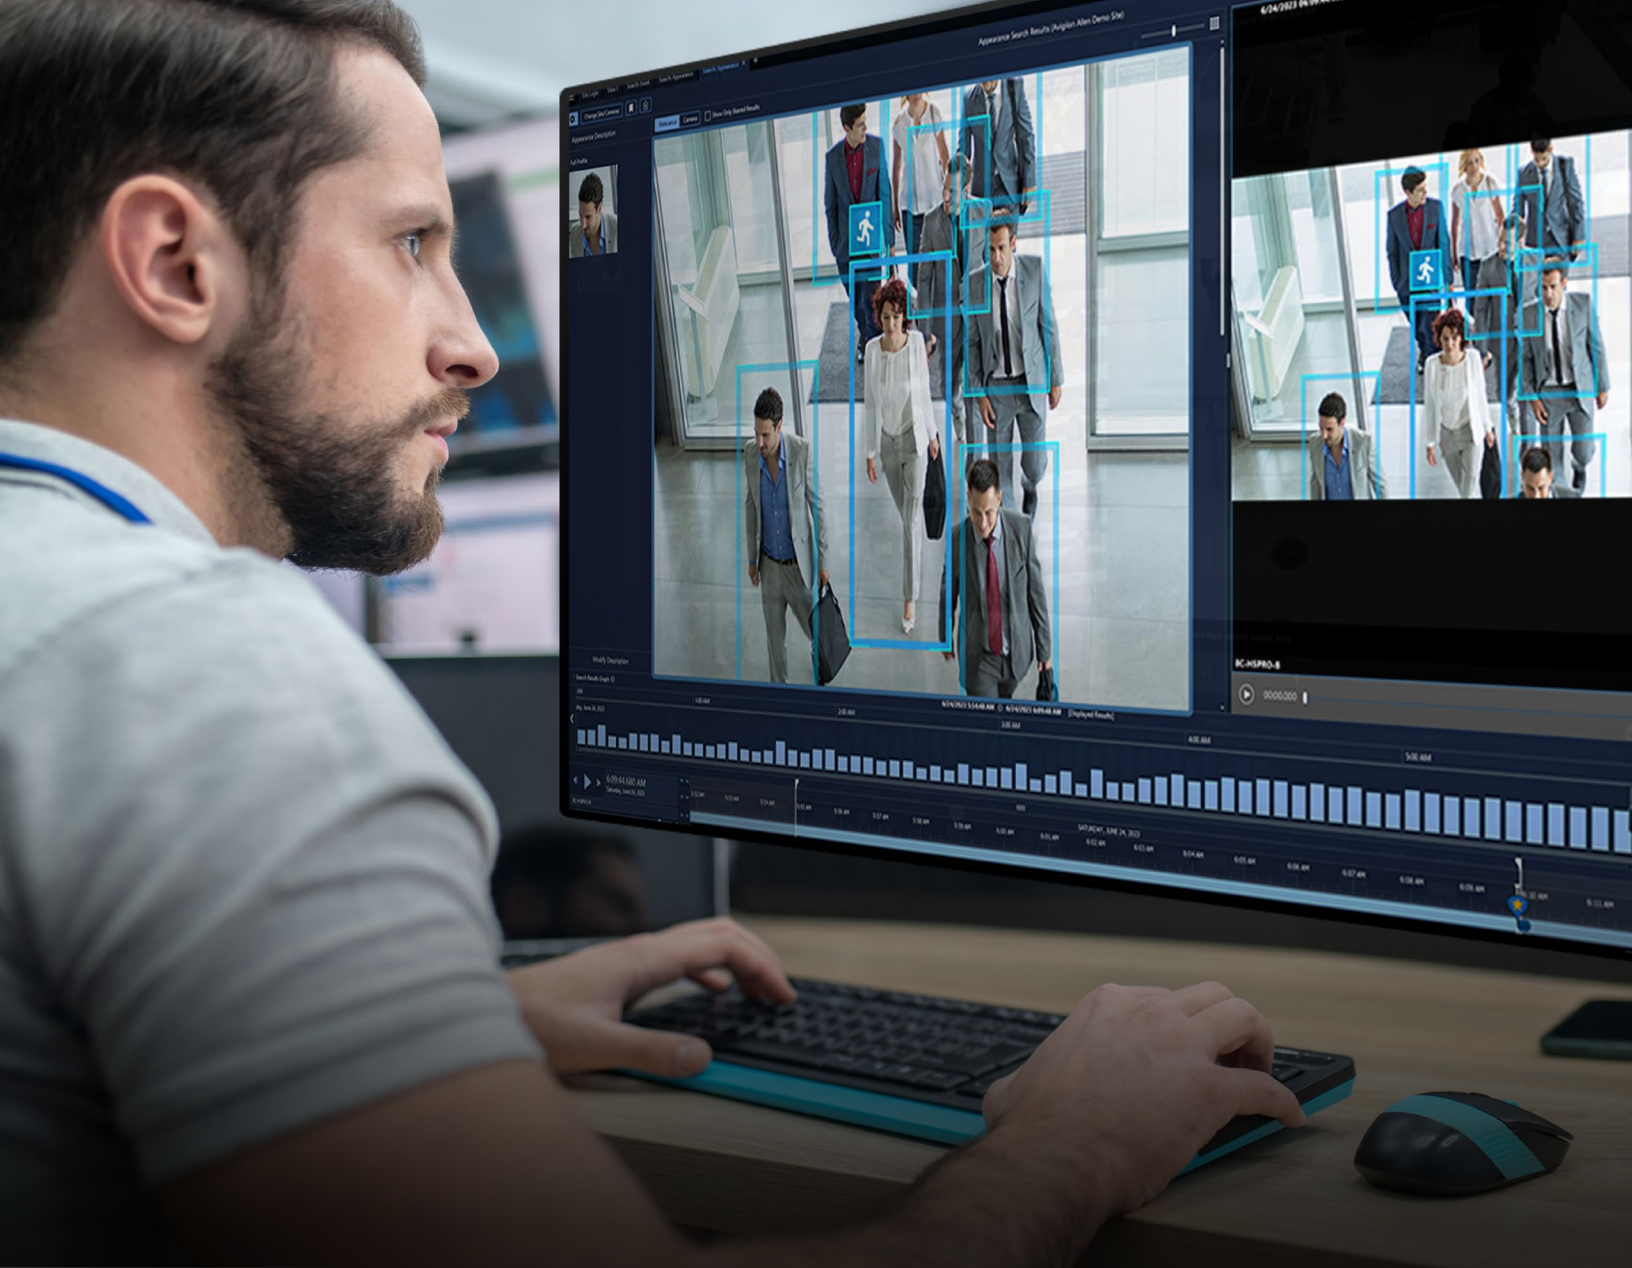

	Avigilon Control Center (ACC) 6	Avigilon Control Center (ACC) 7	Avigilon Unity Video 8
Visual Alerts, on-premise GenAI			✓
AdaptAI 6 video analytics			✓
AdaptAI 5 video analytics (formerly Next-Generation Video Analytics)		✓	✓
Unusual Motion Detection (UMD) and Unusual Activity Detection (UAD)	✓	✓	✓
Dynamic privacy masking			✓
Audio analytics			✓
Appearance Search technology	✓	✓	✓
Focus of Attention interface		✓	✓
ACC Mobile 3 app	✓	✓	✓
Unity Video mobile app			✓
Certificate management between Unity Video Client and server		✓	✓
Emergency privilege override		✓	✓
Dark mode theme		✓	✓
Multi-camera privacy-blurred export from Appearance Search results	✓	✓	✓
Intelligent motion, thumbnail and event search	✓	✓	✓
Integrated web page bookmarking and display	✓	✓	✓
POS transaction engine (additional license required)	✓	✓	✓
License Plate Recognition (additional license required) - Multiple watch lists - Alarms for license plate watch list match events	✓	✓	✓
Facial Recognition (additional license required) - Multiple watch lists - Alarms for face watch list match events		✓	✓
Avigilon Unity Access integration - Identity Search - Identity Verification	✓	✓	✓
FIPS 140-2 encryption - Video encryption - Camera certificate trust validation - FIPS cryptographic library for cameras - FIPS cryptographic library for Unity Video client		✓	

Client, search and analytic features

Delivering real-time, actionable intelligence

Gain real-time insights and transform your video security with Avigilon Unity Video – our AI-powered video management software with cloud-managed capabilities.