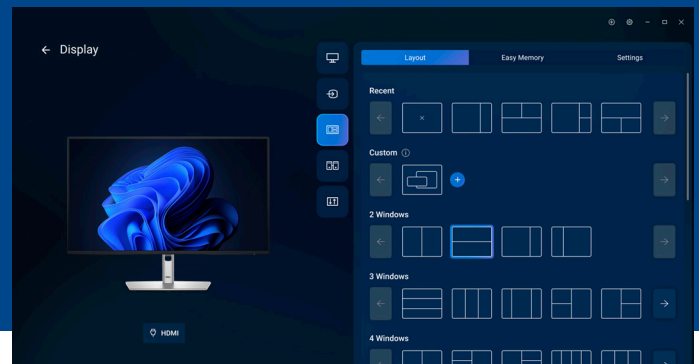

All day comfort

Get a seamless viewing experience and focus on your task with an ultra-thin bezel design.

De-clutter your workspace

Free up your desk space with the small monitor base and hide cables from view by tucking them into the riser.

Easy-to-use

Navigate the onscreen menu and adjust settings with a convenient joystick control.

Quick access ports

Front-facing, pop-out USB-C (with up to 15W charging) and USB Type-A ports for easy connectivity.

Work comfortably

Tilt, swivel, slant and adjust the height of your monitor (150mm max).

Dell Display and Peripheral Manager

Screen image simulated for illustrative purposes only. Monitor model varies.

Experience Dell's singular, innovative application to optimize the performance of your entire Dell PC workspace.¹