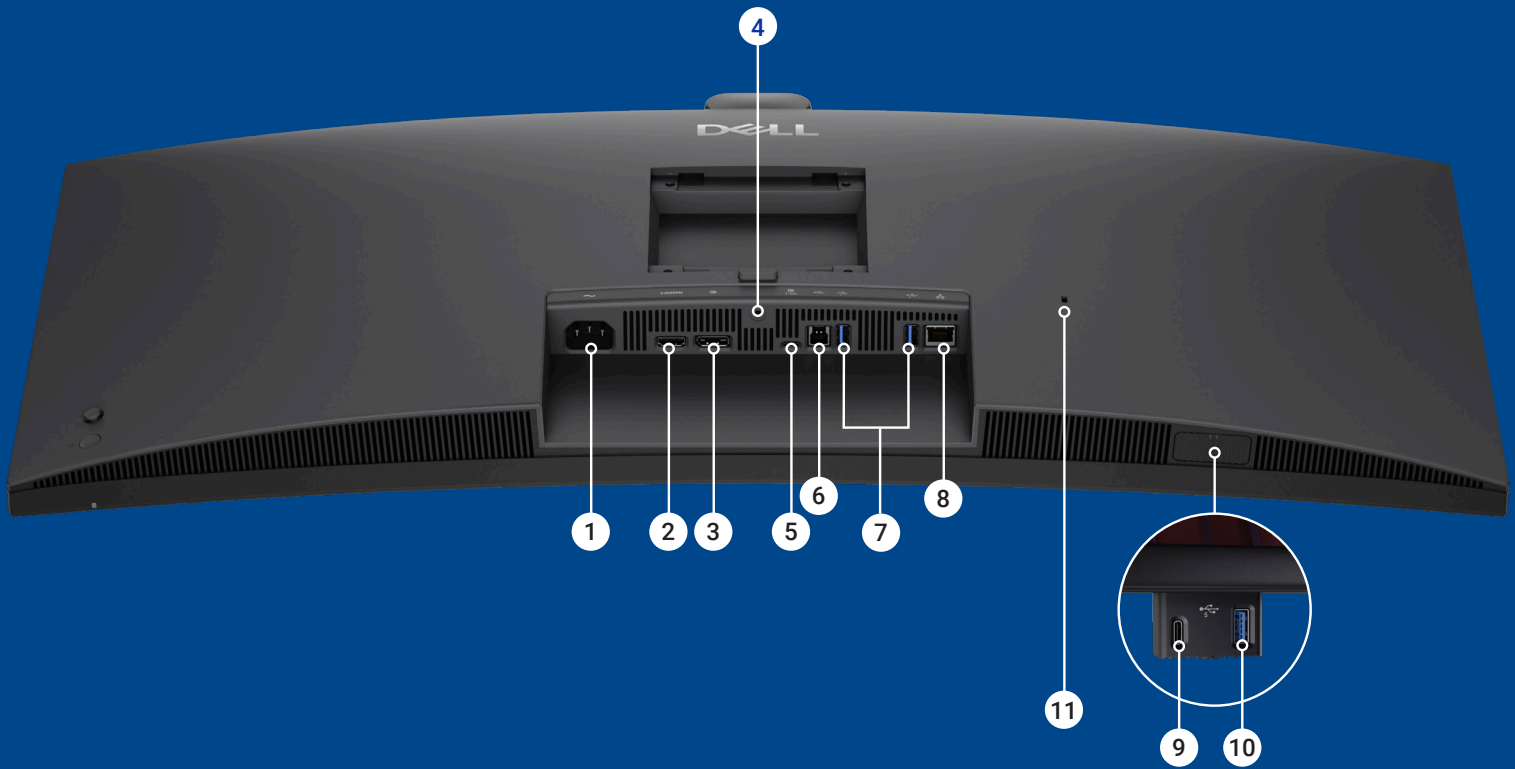

[Download Dell Display and Peripheral Manager](#)

¹ Based on Dell internal analysis, December 2024.
² Based on Dell internal analysis, November 2024.

Ports & Slots

- | | |
|--|--|
| <p>1 Power connector</p> <p>2 1 x HDMI port/s (HDCP 1.4) (Supports up to 3440 x 1440 as specified in HDMI 2.1 (TMDS))</p> <p>3 1 x DisplayPort 1.4 (HDCP 1.4) port/s</p> <p>4 Stand lock</p> <p>5 1 x USB-C 5Gbps upstream port/s (DisplayPort 1.4 Alt Mode, Power Delivery up to 90 W)</p> | <p>6 1 x USB Type-B 5Gbps upstream port/s</p> <p>7 2 x USB Type-A 5Gbps downstream port/s</p> <p>8 RJ45 Ethernet port/s, 1GbE</p> <p>9 1 x USB-C 5Gbps downstream port/s, Power Delivery up to 15 W</p> <p>10 1 x USB Type-A 5Gbps downstream port/s with Battery Charging 1.2</p> <p>11 Security lock slot (cable lock sold separately)</p> |
|--|--|