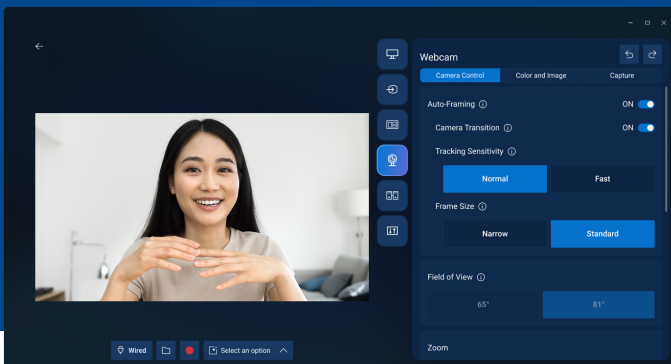

All day comfort

Get a seamless viewing experience and focus on your task with an ultra-thin bezel design.

De-clutter your workspace

Free up your desk space with the small monitor base and hide cables from view by tucking them into the riser.

Easy-to-use

Navigate the onscreen menu and adjust settings with a convenient joystick control.

Quick access ports

Front-facing, pop-out USB-C (with up to 15W charging) and USB Type-A ports for easy connectivity.

Work comfortably

Tilt, swivel, slant and adjust the height of your monitor (150mm max).

Dell Display and Peripheral Manager

Screen image simulated for illustrative purposes only. Monitor model varies.

Experience Dell's singular, innovative application to optimize the performance of your entire Dell PC workspace.¹