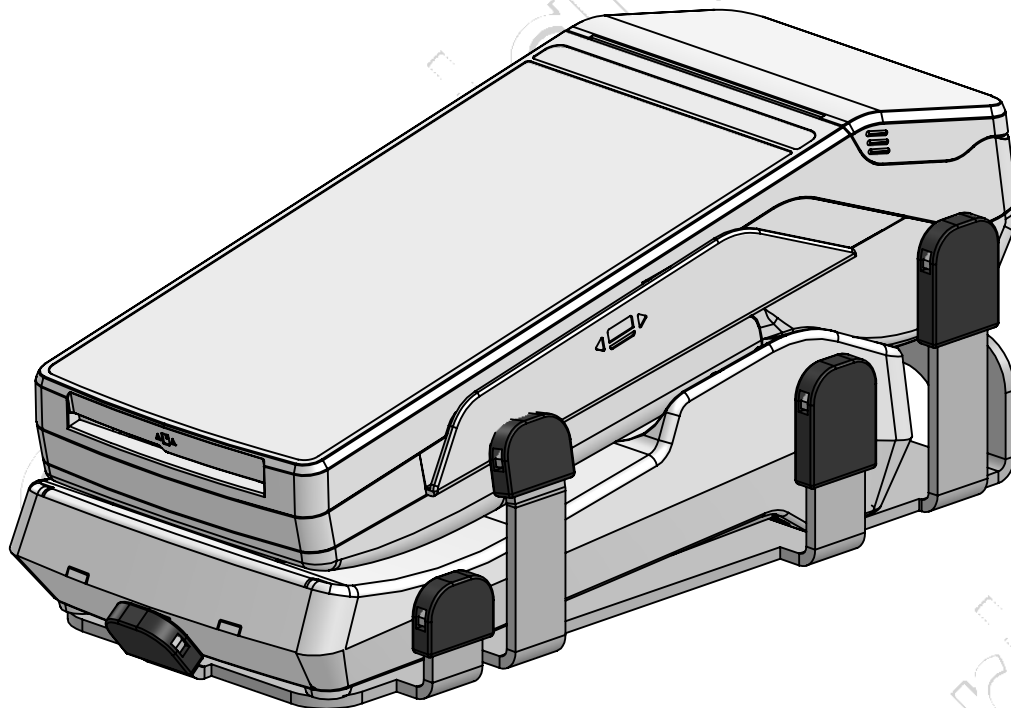

POS	PARTS LIST	QTY.	DESCRIPTION	BOX
1	C500688	1	MultiGrip plate for Castles Saturn S1F2 with dock S1F2B	
	B011	1	Box L300xW120xH78mm / L11.8xW4.7xH3.1in	

ADDITIONAL INFO:

QTY. of configs in master box: 1	Item Net Weight: 0.44 kg 0.97 lbs	Pallet Capacity: B011 (448 items)				
Colour: nn	01 = Light Grey	02 = Black	03 = Silver	04 = Pearl	05 = Iron Grey	32 = White

POS	PARTS LIST	QTY.	DESCRIPTION	BOX
1	C500688	1	MultiGrip plate for Castles Saturn S1F2 with dock S1F2B	
2	B011	1	Box L300xW120xH78mm / L11.8xW4.7xH3.1in	

ADDITIONAL INFO:

QTY. of configs in master box: 1	Item Net Weight: 0.44 kg 0.97 lbs	Pallet Capacity: B011 (448 items)
Colour: nn	01 = Light Grey	02 = Black
	03 = Silver	04 = Pearl
	05 = Iron Grey	32 = White