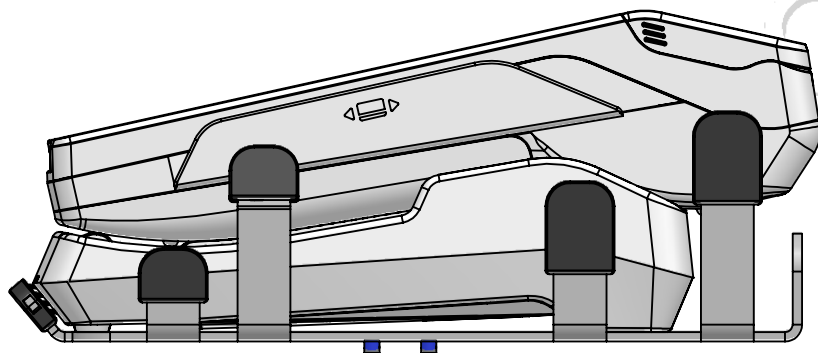

POS	PARTS LIST	QTY.	DESCRIPTION	BOX
1	C500688	1	MultiGrip plate for Castles Saturn S1F2 with dock S1F2B	
	B011	1	Box L300xW120xH78mm / L11.8xW4.7xH3.1in	

ADDITIONAL INFO:

QTY. of configs in master box: 1	Item Net Weight: 0.44 kg 0.97 lbs	Pallet Capacity: B011 (448 items)				
Colour: nn	01 = Light Grey	02 = Black	03 = Silver	04 = Pearl	05 = Iron Grey	32 = White

POS	PARTS LIST	QTY.	DESCRIPTION	BOX
1	C500688	1	MultiGrip plate for Castles Saturn S1F2 with dock S1F2B	
2	B011	1	Box L300xW120xH78mm / L11.8xW4.7xH3.1in	

ADDITIONAL INFO:

QTY. of configs in master box: 1	Item Net Weight: 0.44 kg 0.97 lbs	Pallet Capacity: B011 (448 items)
Colour: nn	01 = Light Grey	02 = Black
	03 = Silver	04 = Pearl
	05 = Iron Grey	32 = White