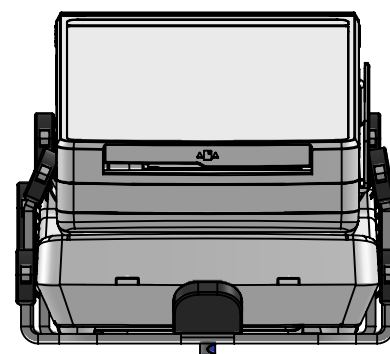

POS	PARTS LIST	QTY.	DESCRIPTION	BOX
1	C500688	1	MultiGrip plate for Castles Saturn S1F2 with dock S1F2B	
	B011	1	Box L300xW120xH78mm / L11.8xW4.7xH3.1in	

ADDITIONAL INFO:

QTY. of configs in master box: 1	Item Net Weight: 0.44 kg 0.97 lbs	Pallet Capacity: B011 (448 items)				
Colour: nn	01 = Light Grey	02 = Black	03 = Silver	04 = Pearl	05 = Iron Grey	32 = White

POS	PARTS LIST	QTY.	DESCRIPTION	BOX
1	C500688	1	MultiGrip plate for Castles Saturn S1F2 with dock S1F2B	
2	B011	1	Box L300xW120xH78mm / L11.8xW4.7xH3.1in	

ADDITIONAL INFO:

QTY. of configs in master box: 1	Item Net Weight: 0.44 kg 0.97 lbs	Pallet Capacity: B011 (448 items)
Colour: nn	01 = Light Grey	02 = Black
	03 = Silver	04 = Pearl
	05 = Iron Grey	32 = White