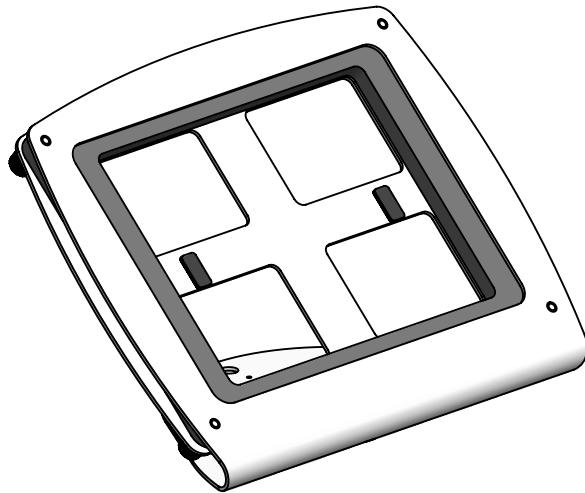

SPCF033-nn

C-Frame High with rotation for Universal tablet 10"

Version: 1.0

POS	PARTS LIST	Default/QTY.	DESCRIPTION	BOX
1	C600094	1	C-mount High	
2	P22-00022-02	1	Universal Sleeve	
3	C600055	1	C-mount Turn table	
4	P22-00020-02	1	Rotation friction pad	
	M0000-1614	1	Plactic adhesive Cable clip (P/N WCL-4)	
	M9913-4219	3	Self tapping screw 4,2x19mm, countersunk	
	MK15-0212	1	SafeGuard C-Frame High Installation Guide	
	B002	1	B002 Spacepole Box	
	MK15-0001	1	SpacePole® product label 75x105	

ADDITIONAL INFO: Please see assembly instruction

QTY. of configs in master box: 1

Item Weight: 2.23 kg

Pallet Capacity: 75 items (B002)

Colour: nn

02 = Black

32 = White

23 = Blue