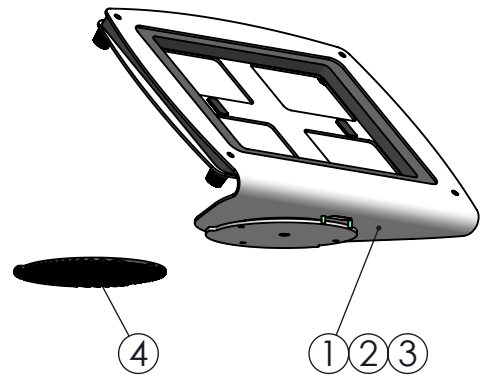

SPCF033-nn

C-Frame High with rotation for Universal tablet 10"

Version: 1.0

POS	PARTS LIST	Default/QTY.	DESCRIPTION	BOX
1	C600094	1	C-mount High	
2	P22-00022-02	1	Universal Sleeve	
3	C600055	1	C-mount Turn table	
4	P22-00020-02	1	Rotation friction pad	
	M0000-1614	1	Plactic adhesive Cable clip (P/N WCL-4)	
	M9913-4219	3	Self tapping screw 4,2x19mm, countersunk	
	MK15-0212	1	SafeGuard C-Frame High Installation Guide	
	B002	1	B002 Spacepole Box	
	MK15-0001	1	SpacePole® product label 75x105	

ADDITIONAL INFO: Please see assembly instruction

QTY. of configs in master box: 1

Item Weight: 2.23 kg

Pallet Capacity: 75 items (B002)

Colour: nn

02 = Black

32 = White

23 = Blue